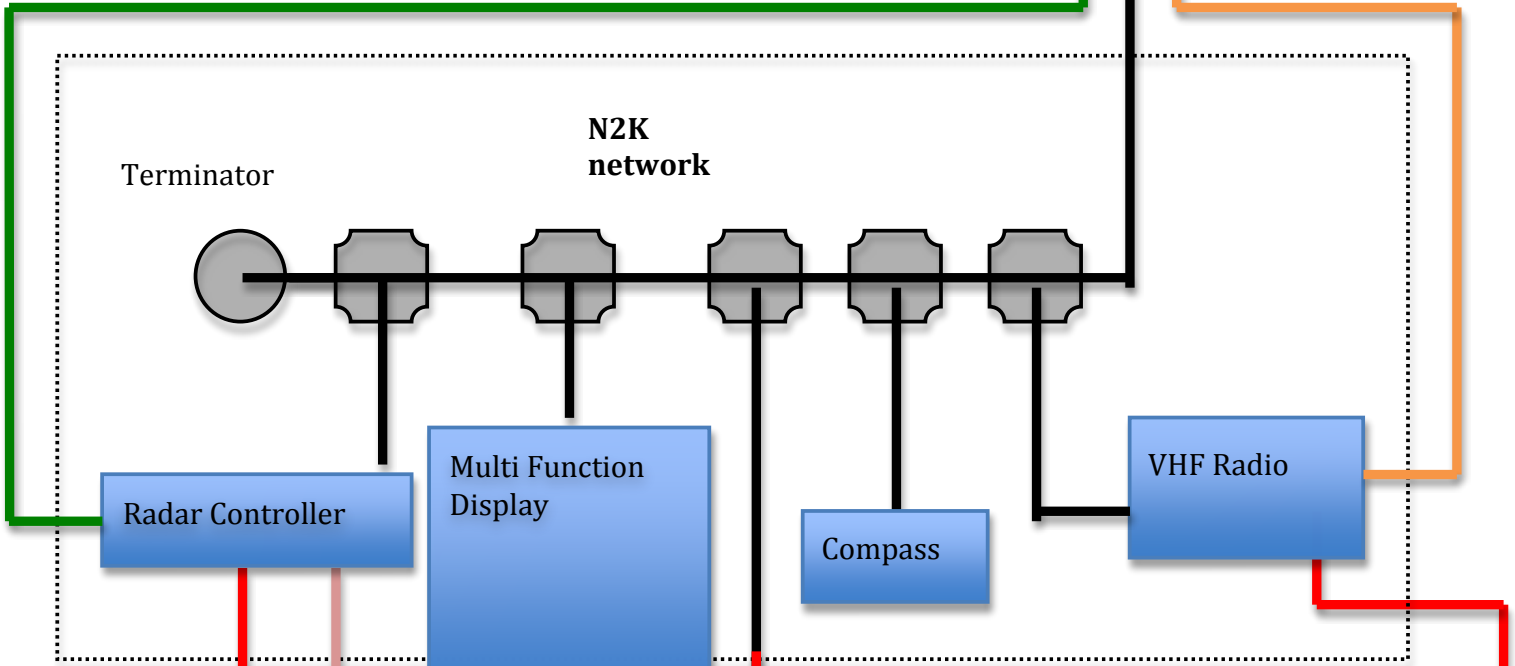

SwingCat Network

12V Board
RADAR
INSTS
VHF

Ethernet