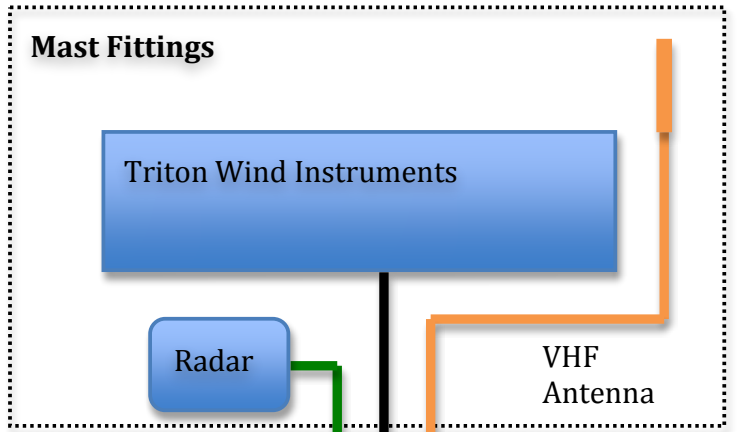

SwingCat Network

12V Board
RADAR
INSTS
VHF

Ethernet