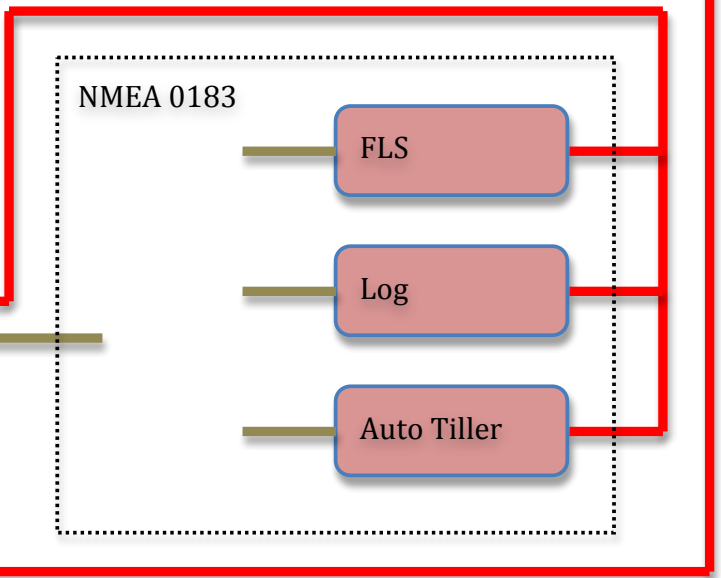

SwingCat Network

12V Board
RADAR
INSTS
VHF

Ethernet